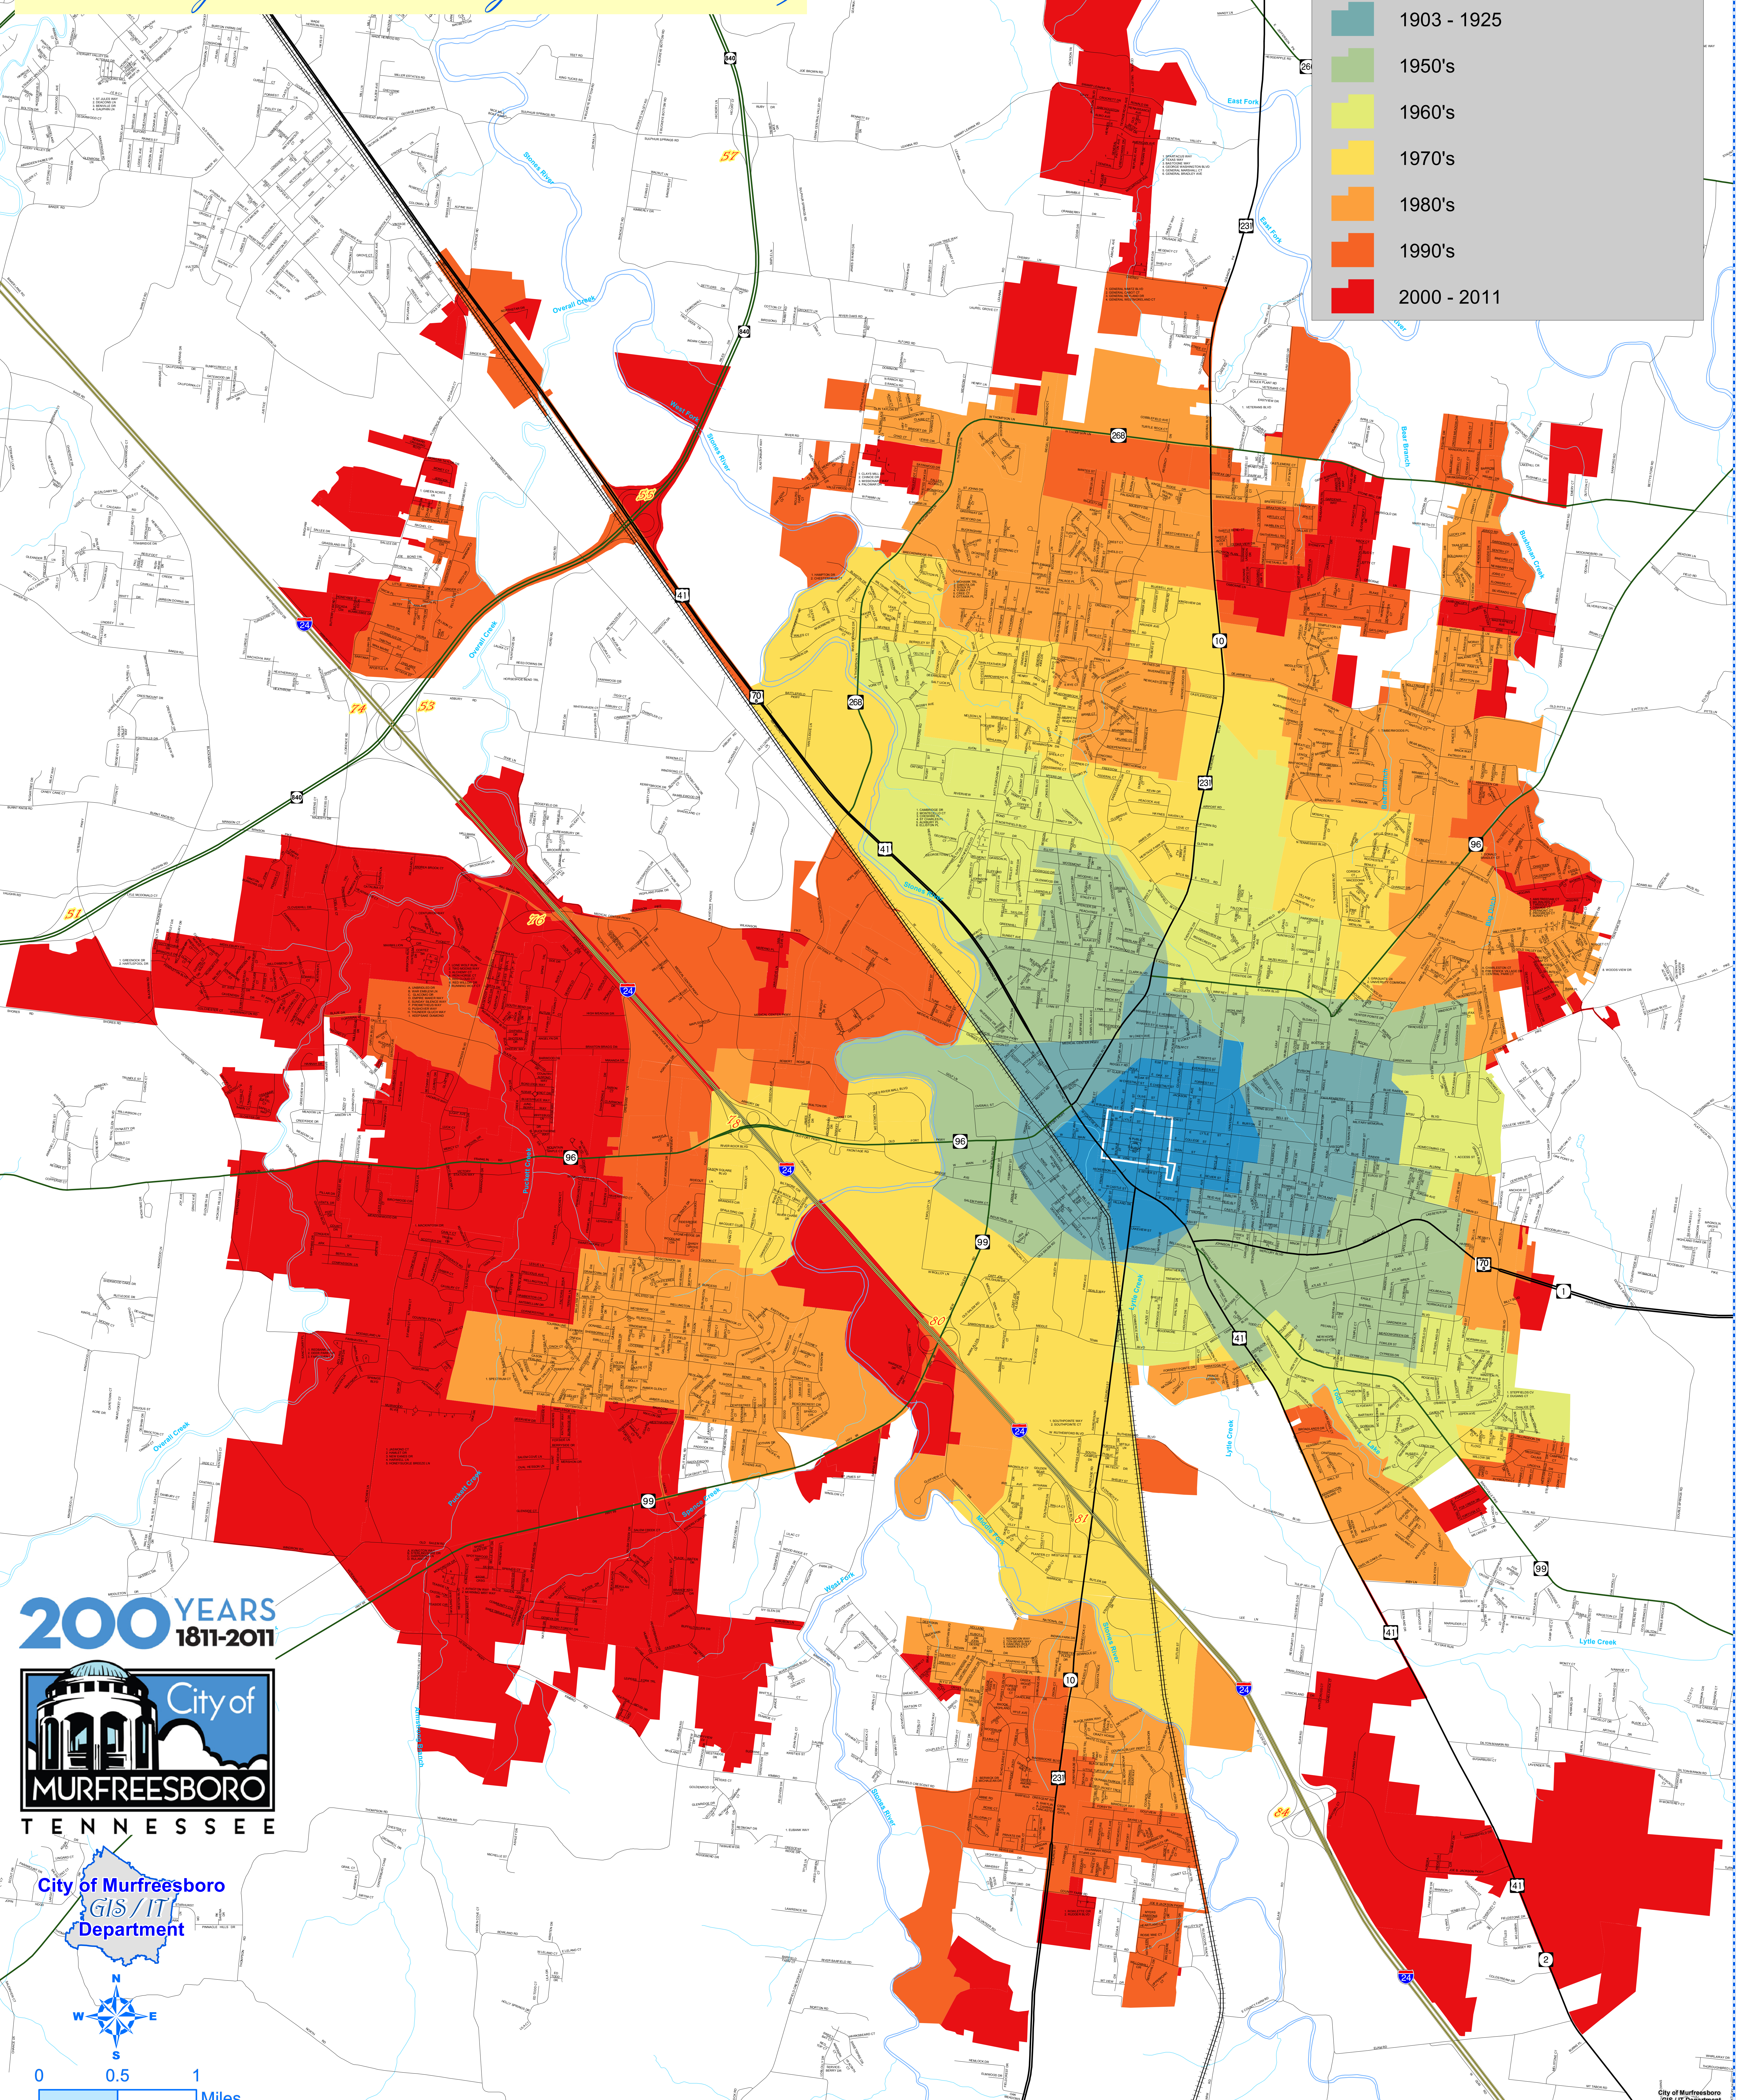

*City of Murfreesboro Annexations
(with Original Plan of Town of Murfreesboro
chartered by the Tennessee legislature in 1811)*

Original Plan of Town of Murfreesboro

Annexations

- 1800's
- 1903 - 1925
- 1950's
- 1960's
- 1970's
- 1980's
- 1990's
- 2000 - 2011

200 YEARS
1811-2011

City of
MURFREESBORO
TENNESSEE

City of Murfreesboro
GIS/IT
Department

0 0.5 1
Miles